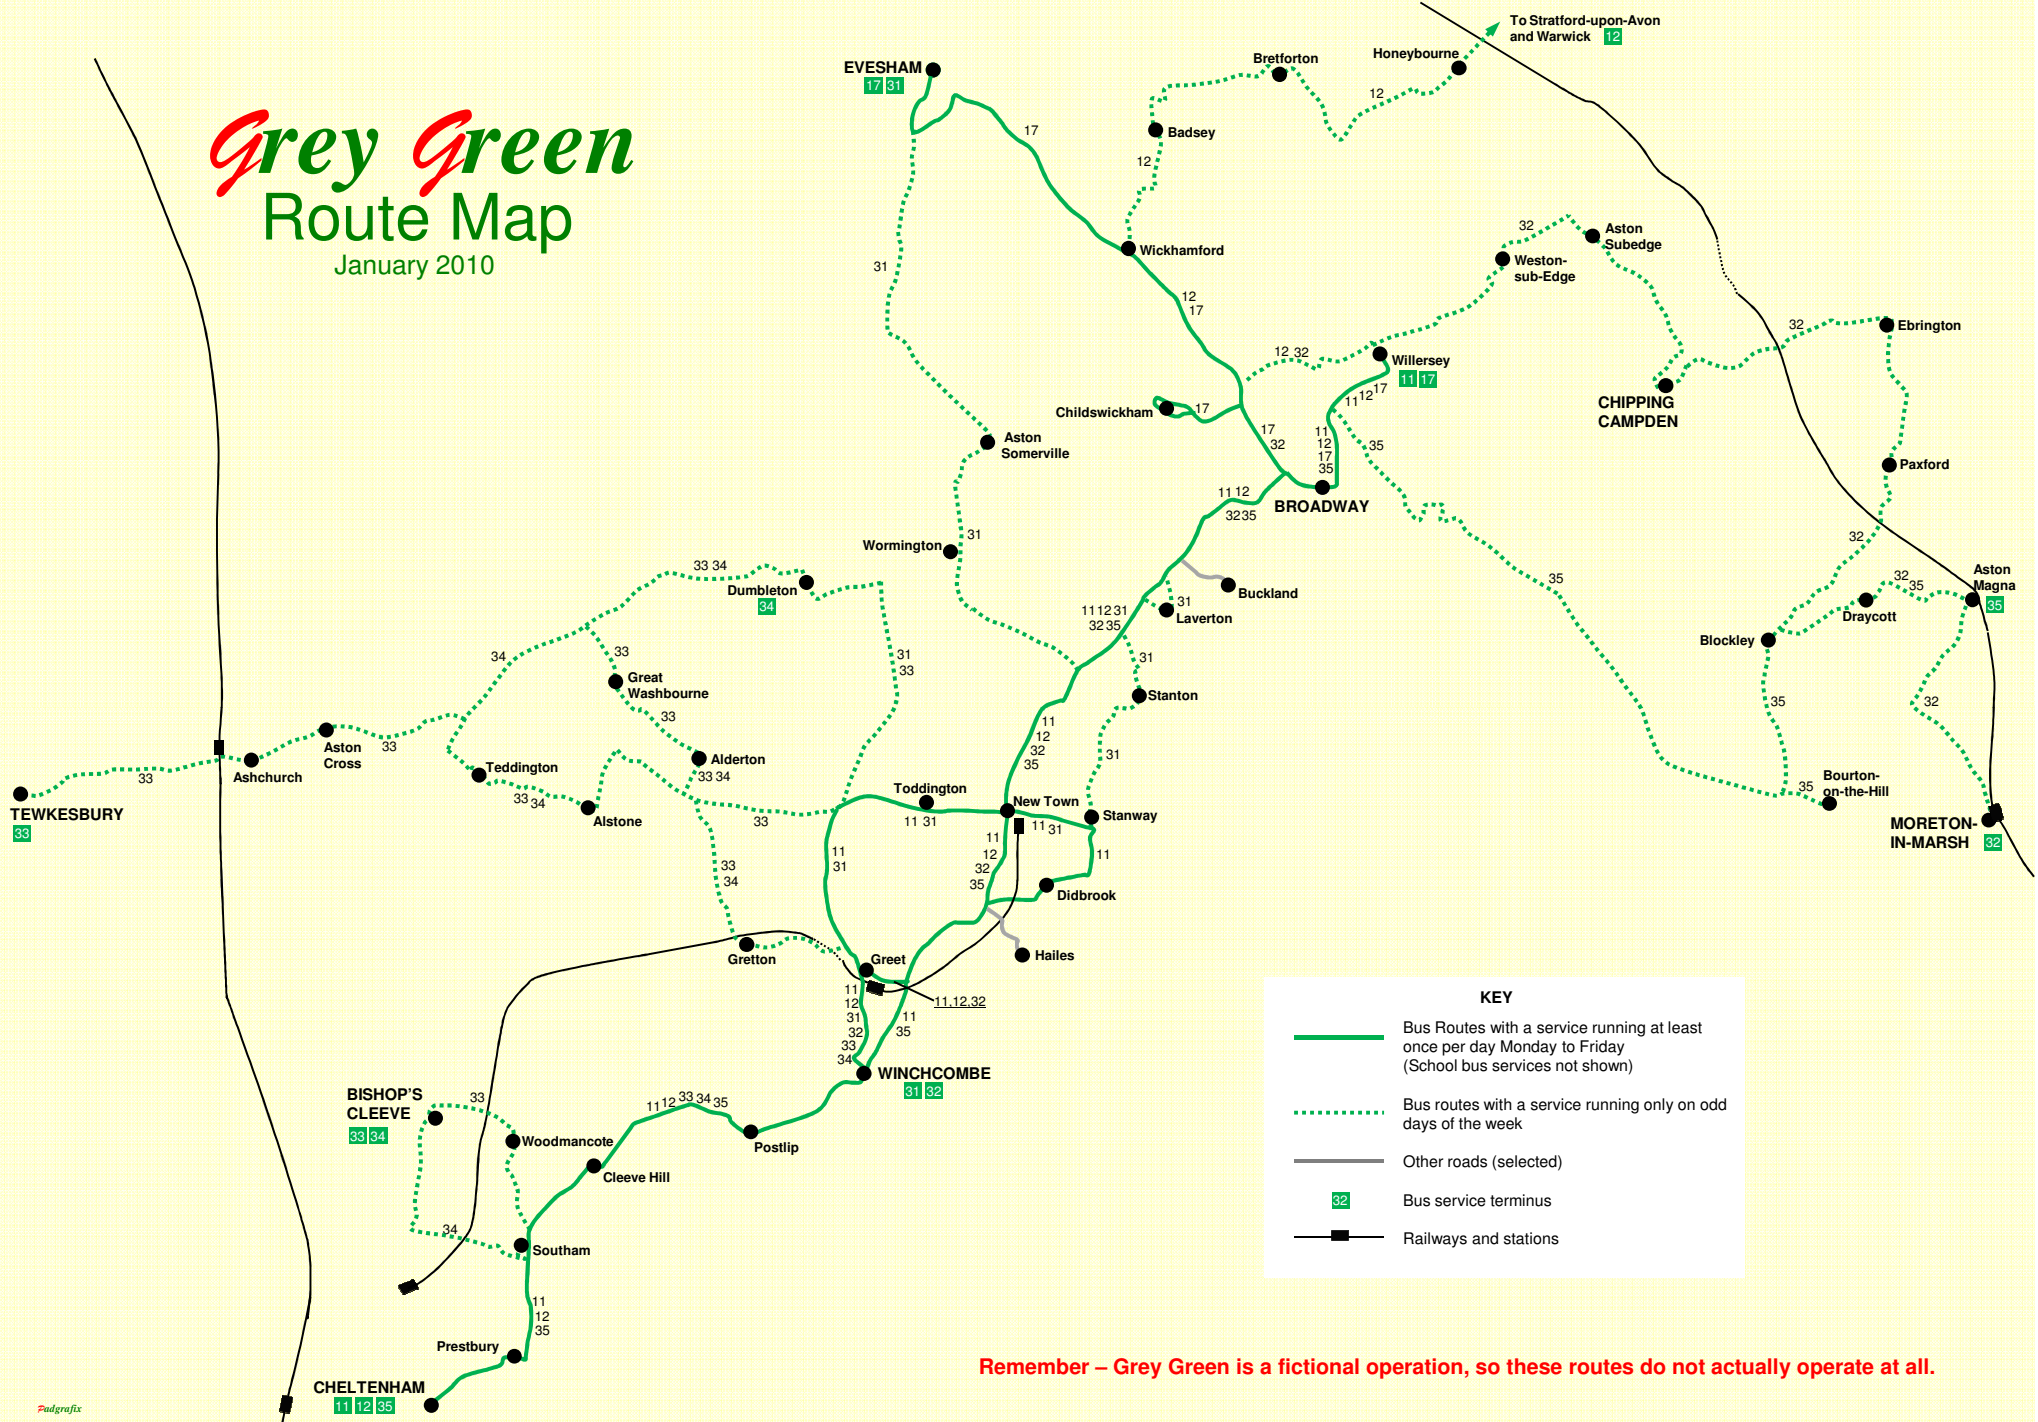

Grey Green Route Map

January 2010

KEY

- Bus Routes with a service running at least once per day Monday to Friday (School bus services not shown)
- ⋯ Bus routes with a service running only on odd days of the week
- Other roads (selected)
- 32 Bus service terminus
- Railways and stations

Remember – Grey Green is a fictional operation, so these routes do not actually operate at all.